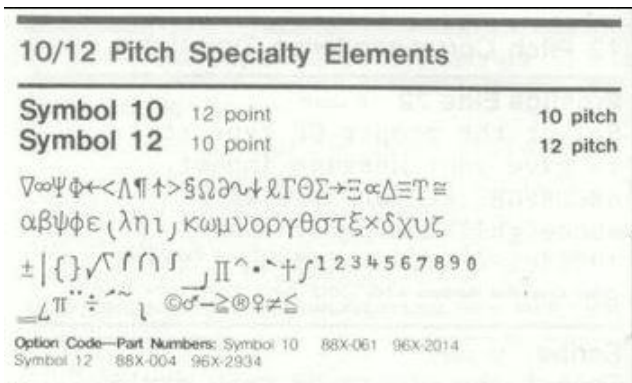

Trifolds

Another new trifold has been added to the collection, the first of a series covering IBM innovation that helped to change the world. It will appear on the museum web site trifold page when the author returns from the Antipodes.

Other

Last time I reported on the offer of a working System/3. The owner subsequently informed us that he's not yet ready to part with it, and we may have to wait for illness or demise. At least that gives us time to try and find £5K for shipping charges. We live in hope!

Web Site: <http://hursley.slx-online.biz/>

IBM Contact: [Hursley Communications](#)

Curator Contact: [Peter Short](#)